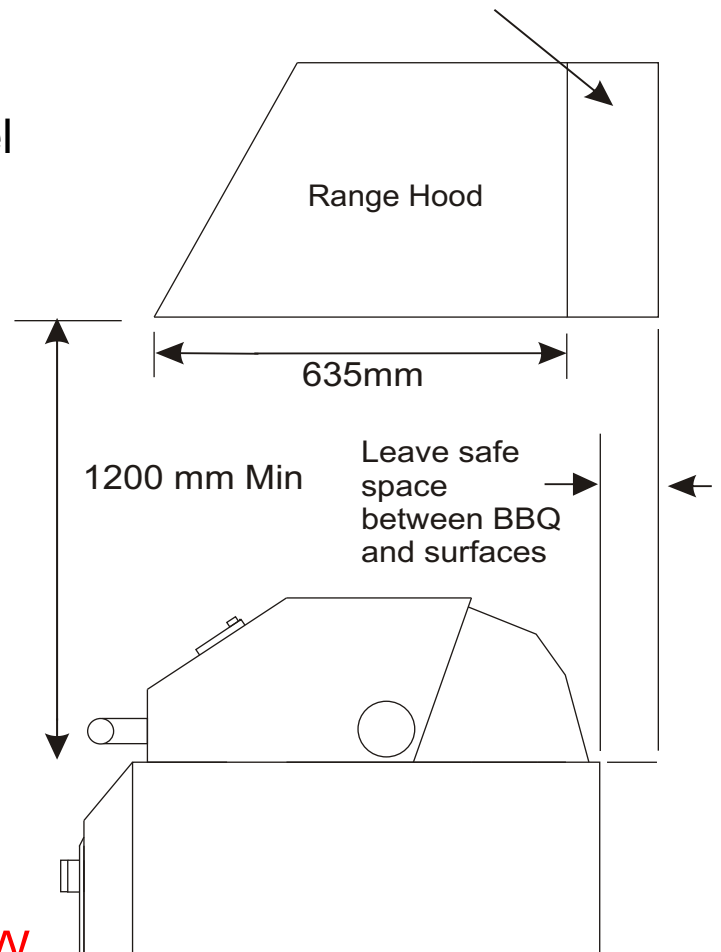

Depending on the actual BBQ, the installer may be required to install a spacer to ensure the Hood is directly above the cooking surface

(This is a suggestion only)