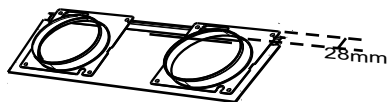

BH01-2 - 914mm

Finish: 304 Stainless Steel
Motor: 1
Airflow: 1150 M3 phr
Lights: Halogen x 3
Filters: S/S Baffle x 3
Duct size: 150 mm

BH02-2 - 1219mm

Finish: 304 Stainless Steel
Motor: 2
Airflow: 2 x 1150 M3 phr
Lights: Halogen x 4
Filters: S/S Baffle x 4
Duct size: 2 x 150 mm