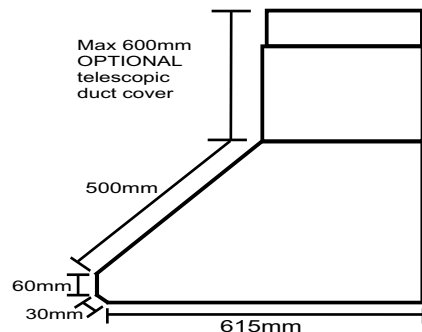

BH01-2 - 914mm

Finish: 304 Stainless Steel
Motor: 1
Airflow: 1150 M3 phr
Lights: Halogen x 3
Filters: S/S Baffle x 3
Duct size: 150 mm

BH02-2 - 1219mm

Finish: 304 Stainless Steel
Motor: 2
Airflow: 2 x 1150 M3 phr
Lights: Halogen x 4
Filters: S/S Baffle x 4
Duct size: 2 x 150 mm