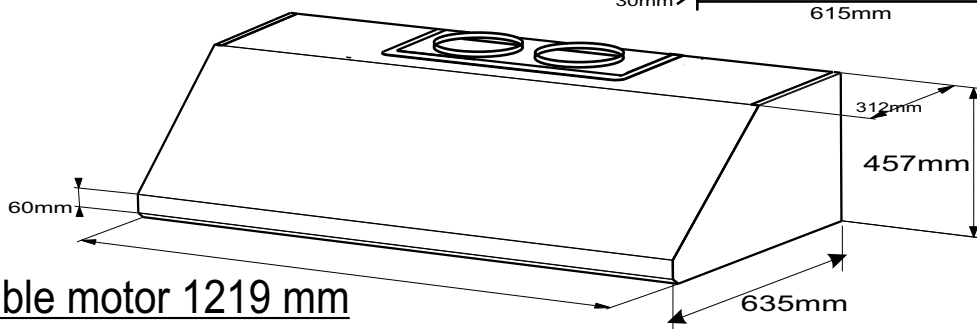

BH01-2 - 914mm

Finish: 304 Stainless Steel
Motor: 1
Airflow: 1150 M3 phr
Lights: Halogen x 3
Filters: S/S Baffle x 3
Duct size: 150 mm

BH02-2 - 1219mm

Finish: 304 Stainless Steel
Motor: 2
Airflow: 2 x 1150 M3 phr
Lights: Halogen x 4
Filters: S/S Baffle x 4
Duct size: 2 x 150 mm