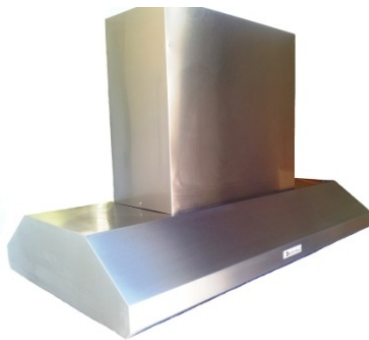

The best choice in range hoods

CH 8P 900MM

Finish: Stainless Steel
Motor: 1
Airflow: 1150 M3 phr
Lights: LED X 2
Filters: S/S Baffle x 3
Duct size : 150 mm

BH05 ISLAND HOOD

Finish: Stainless Steel
Motor: 2
Airflow: 2 x 1150 M3 phr
Lights: Halogen x 4
Filters: S/S Baffle x 4
Duct size: 2 x 150 mm
Dimensions: 1217 x 700mm
Max height: 1190mm