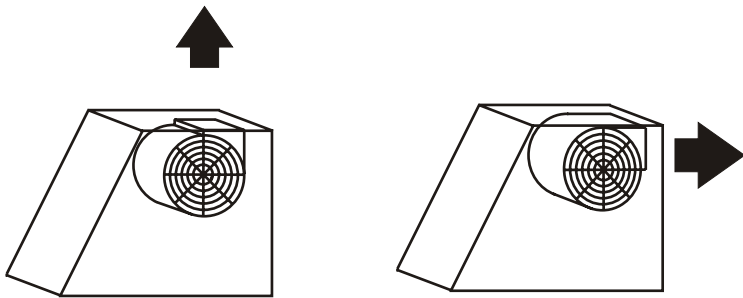

Leemac

The best choice in range hoods

Powerful, extremely reliable, purpose built BBQ range hoods. Fabricated in Italy with German built motors, these models offer great performance at a value packed price.

OPTIONAL EXTRAS

Telescopic flue cover
Ducting kits

FEATURES

7 year warranty
Made in Europe
Hi-quality 430 or 304 Stainless steel
Range of sizes and styles
Reliable mechanical switches
Quiet and powerful
Rear ducting option
Full technical support
Easy installation

Depending on the actual BBQ, the installer may be required to install a spacer to ensure the Hood is directly above the cooking surface

(This is a suggestion only)

Leemac Appliances
28/14 Stanton Rd, Seven Hills NSW
02 9674 9955
www.leemac.com.au

ABN 55 388 906 549