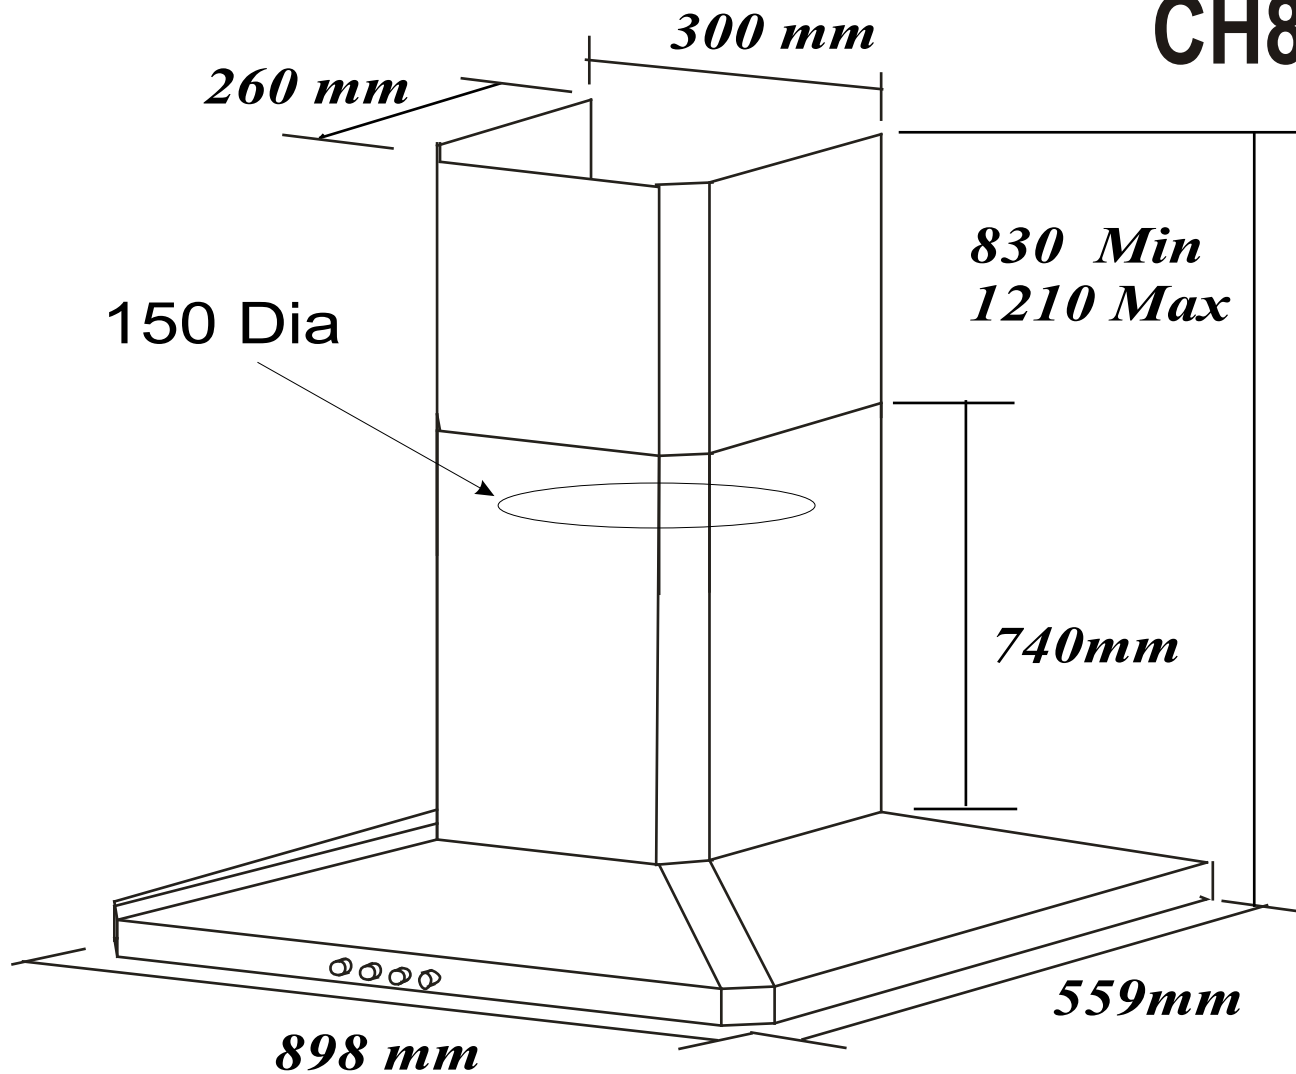

Leemac

CH8P DIMENSIONS

Extension flue available to suit 3 metre ceiling. Max height becomes 1760mm.

Ph 02 9674 9955 E-mail pezoffice@leemac.com.au